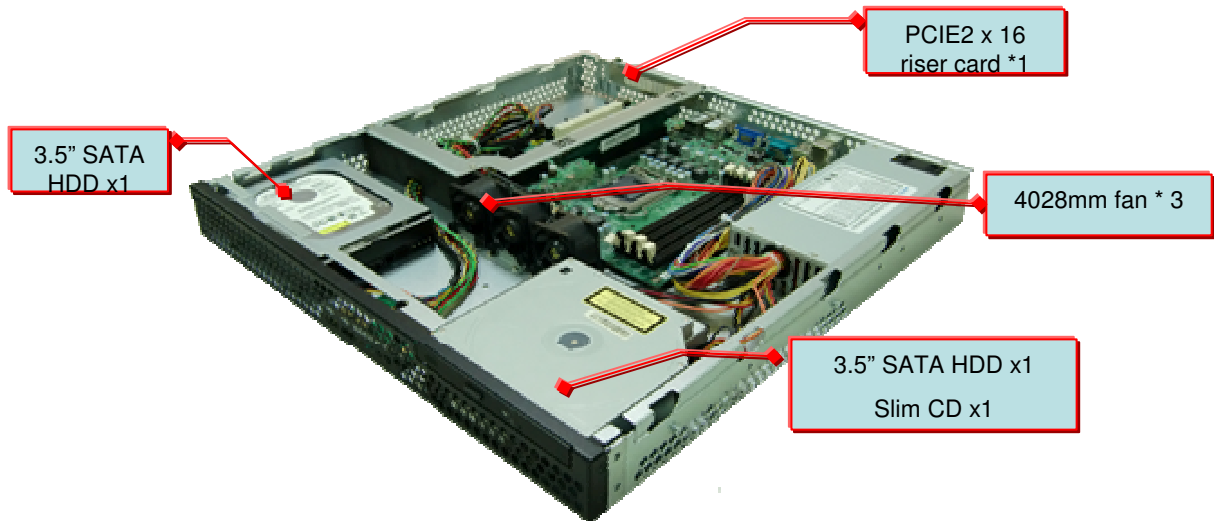

ASR106

1U Entry Server Chassis

- λ Support standard ATX or micro ATX MB (optimized design for MSI-96D2 MB)
- λ 3 high speed 4028mm axial fans with anti-vibration design
- λ 2 x 3.5" internal HDD bays
- λ Single 300W flex ATX PSU
- λ 1 x slim optical drive bay

Front View

Rear view

Specification

Material	Heavy Duty SGCC Sheet Metal
Form Factor	1U Chassis, Supports ATX / Micro ATX MB
Power Supply	Single 300W Flex ATX PSU
Drive Capacity	2 x 3.5" Internal HDD 1 x Slim Optical Drive
Cooling Fan	3 x 4028mm Fans
Front I/O Ports	2 x USB Ports
LED Indicators	Power on, HDD
Buttons	Power, Reset
Expansion Slots	1 x Full Height/Half length Expansion Slot
Dimensions (DxWxH)	440mm x 430mm x 44mm