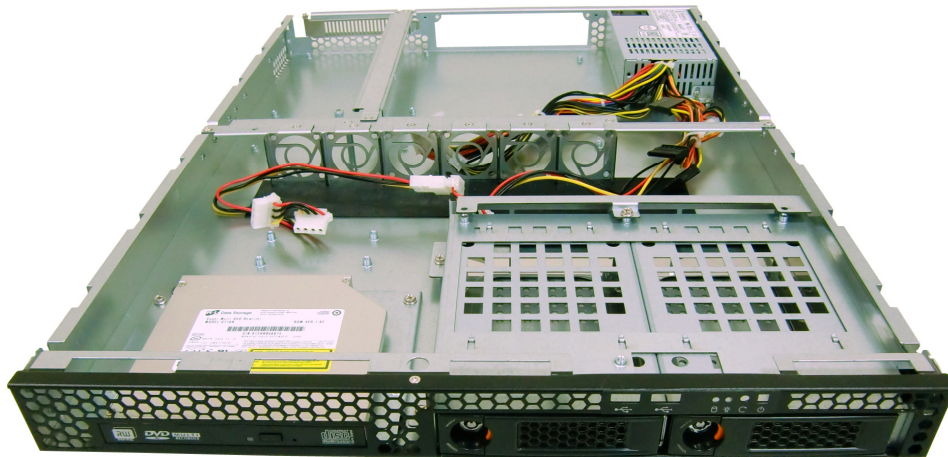

# ASR116

1U Rackmount Server Chassis

- λ Supports ATX/CEB MB
- λ Up to 7 x 4028mm or 4056mm fans
- λ HDD tray with key lock optional
- λ Single or redundant PSU optional
- λ 2 x 3.5" HS SAS/SATA2 HDD bays
- λ 1 x Slim DVD Drive Bay

## Specification

Material	Heavy Duty Metal
Form Factor	1U Chassis, Supports ATX/CEB MB
Power Supply	Single or Redundant 1U PSU Optional
Drive Capacity	2 x 3.5" Hot Swappable SAS/SATA2 HDD 1 x DVD Drive Bay
Cooling Fan	40 x 40 x 28mm or 40 x 40 x 56 Fan, up to 6 pcs
Front I/O Ports	2 x USB
LED Indicators	Power on, HDD, LAN x 2
Buttons	Power, Reset
Expansion Slots	1 x Full Height Slot via Riser Card
Dimensions (DxWxH)	593mm x 430.5mm x 44mm