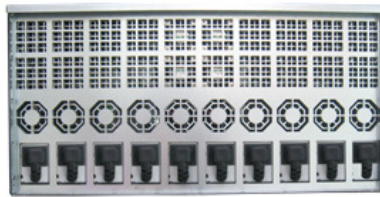

ASR502

5U 10 blades Rackmount Chassis

- λ 5U rackmount chassis supports **mini ITX motherboard**
- λ Supports 10 computing blades
- λ back-to-back installation to meet 5U 20 blades high density servers requirement
- λ One standard 250W Flex ATX PSU in each blade

Front View

Rear View

Specification

Material	Heavy Duty Metal
Form Factor	5U Chassis with 10 blades; supports Mini-ITX MB
Power Supply	Default 200W Flex ATX PSU in Each Blade 250W/300W PSU Optional
Drive Capacity	2 x 2.5" HDD or 1x3.5" HDD in Each Blade
Cooling Fan	2x 4020mm Fan
LED Indicators	Power on, HDD
Buttons	Power, Reset
Dimension(DxWxH)	Chassis 365.3 x 442.6 x 220.7 mm ; Blade 349 x 206.8 x 42.6mm
Recommended MB	Supermicro X7SPA, ASUS Hummingbird Lite,